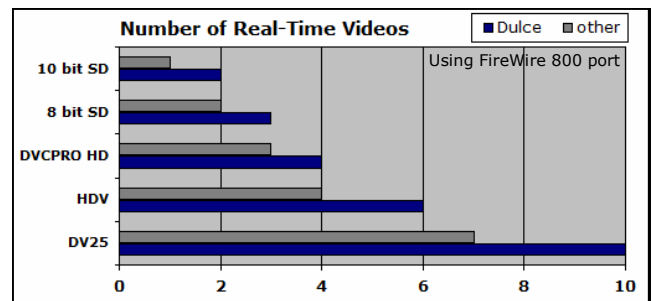

Designed with video editing and content creation in mind, all the Dulce Systems storage solutions are guaranteed to work with Apple's Final Cut Pro and Adobe's Premiere Pro as well as other standard industry video editing, creation, and rendering applications. We support the specified video resolutions and data rate required to deliver consistent and reliable video playback and capture either in multiple streams of DV / DVCPRO / SD / HD or 2k film.

Dulce Systems introduces a series of video storage solutions for the video editing and content creation professional.

DUO

Faster and more features

Dulce Systems Duo is available in two flavors: the Duo-FireWire and the Duo-eSATA. Both are compatible with Apple's desktop/notebook computers and Windows compatible machines. The Duo-FireWire is equipped with the fastest FireWire 800 interface (over 80MB/s) and a USB 2.0 interface. The Duo-FireWire is fully loaded with all the RAID features; RAID 0 striping for speed; RAID 1 mirroring for redundancy;

Span for simplicity and JBOD for flexibility. The Duo-eSATA offers direct attach using external eSATA interfaces connecting the drives directly to an eSATA host adapter at a blazing speed of over 130MB/s.

The Duo is perfect for multiple DV and SD streams. It is the ideal choice for video professionals who require performance, reliability & portability at a budget-minded price.