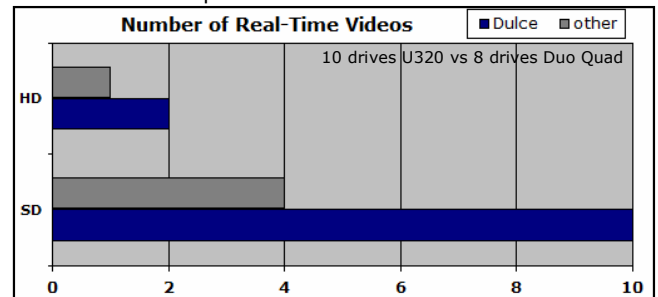

Dulce Systems is pleased to provide to the innovative artists more freedom to make creative decisions on time and on budget. Dulce Systems is the ideal storage provider for independent artists and full-service post houses alike.