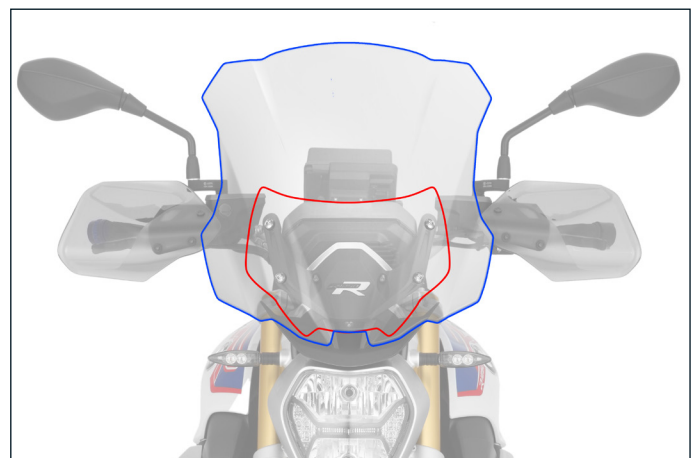

Wunderlich windshield »MARATHON« (blue line) compared to the original windshield (red line)