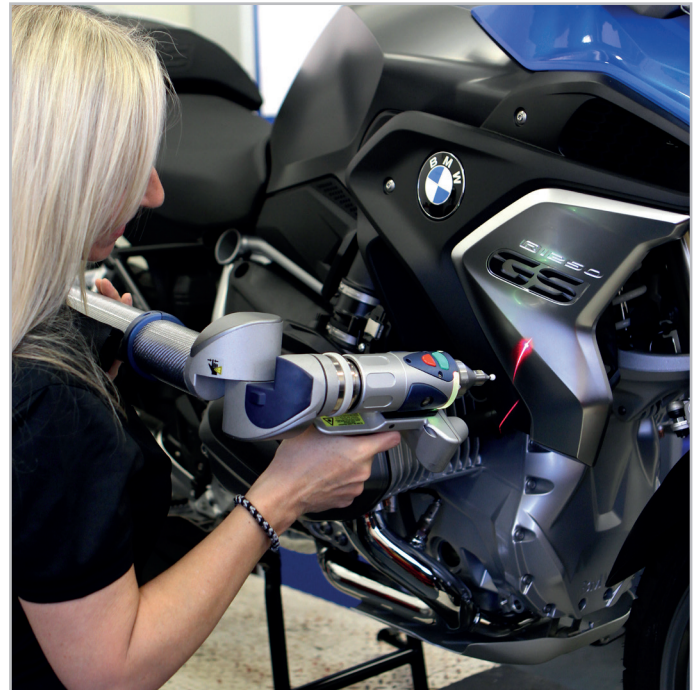

... the basis for precisely fitting components!

Please find further images on the next page