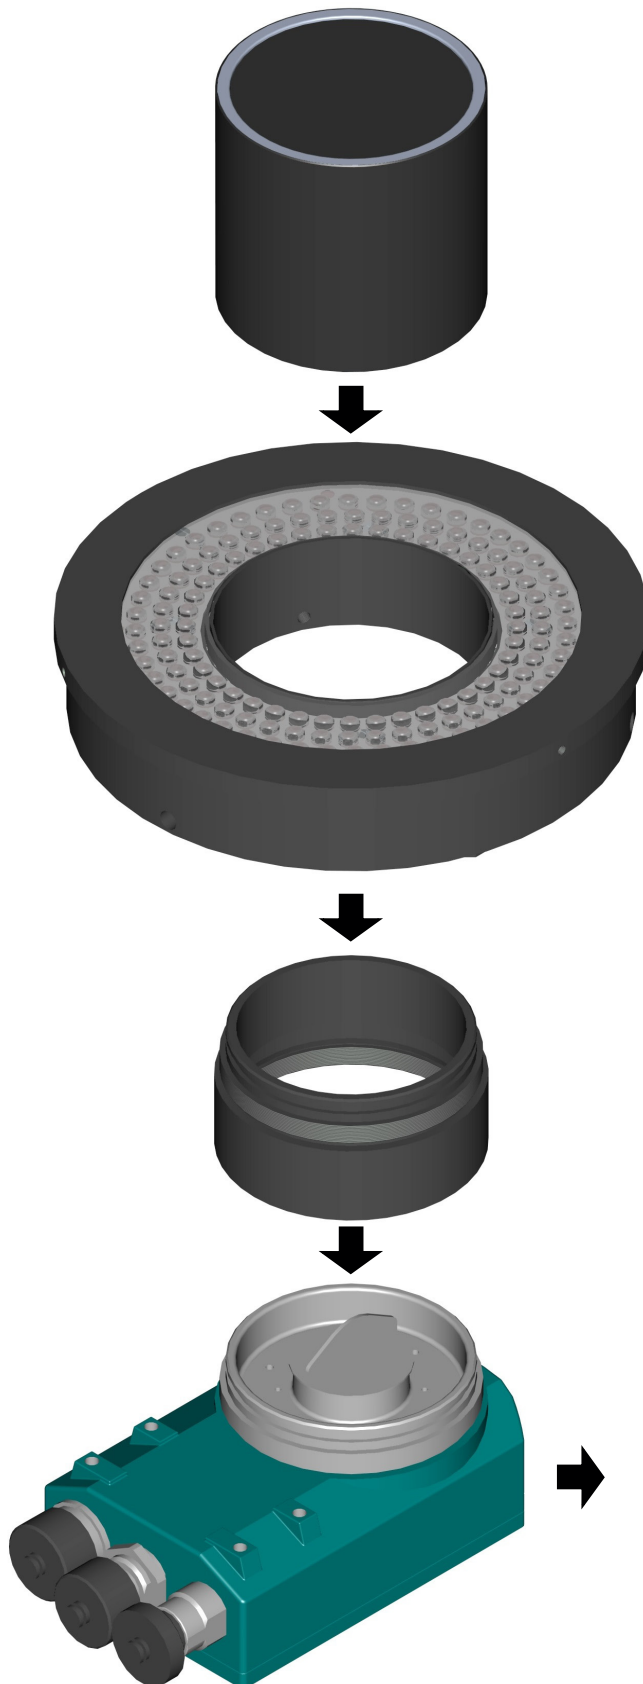

# LUMIMAX<sup>®</sup> Tube Extension / Adapter CRC70 MV440

CRC70 / CRC70FL

CRC70 MV440  
Tube Extension / Adapter