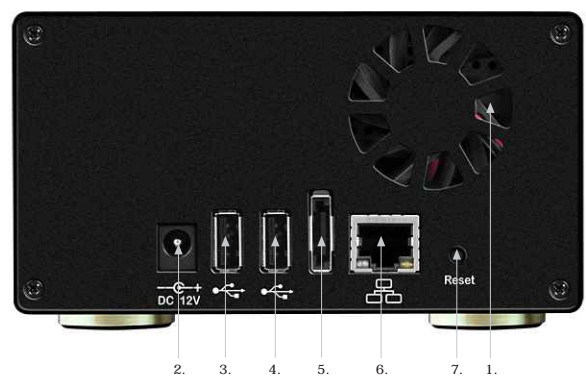

Rear view

1. 40 mm cooling fan
2. Power supply in
3. USB interface 1 (external drive port)
4. USB interface 2 (external drive port)
5. eSATA interface (external drive port)
6. Gbit LAN interface
7. Reset button

Package content: 1x IB-NAS6210, 1x wall power supply, 1x LAN cable, 1x set of keys, 1x software CD, 1x quick installation guide (multilanguage)