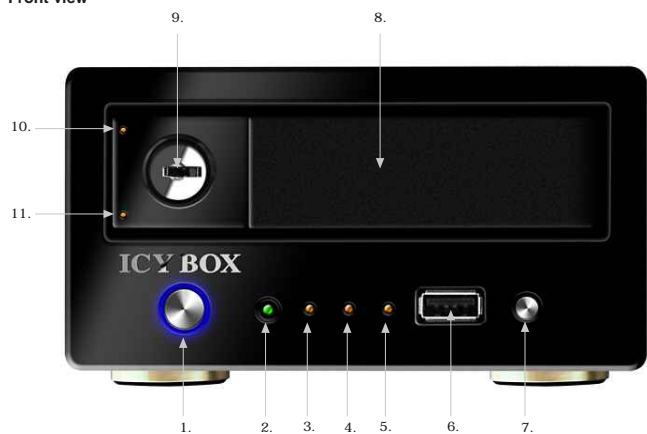

The New Media-Station ICY BOX IB-NAS6210 – superb entertainment worldwide

Store at home, enjoy throughout the world. With your media data – photos, music, videos – stored on the new ICY BOX IB-NAS6210 you can access them wherever in the world with an Internet connected media player, smart-phone, netbook or PC. In the web-browser you choose music or movie no matter where you are, in bus, a car or on a beach. Times when you had to move playlists to your mobile device are over.

How this works? The ICY BOX media-station IB-NAS6210 is a server connected to the Internet. You can mount a 3.5" HDD inside. Here is the central storage for your media data. You can even share the media-station with others. Thus one or more media collections can be used by several friends or family.

Front view

1. Power button	7. OTB button
2. Power LED	8. Removable HDD tray
3. HDD status LED	9. Lockable by key
4. eSATA status LED	10. HDD operation LED
5. Backup status LED	11. HDD access LED
6. Front USB interface (OTB and printer port)