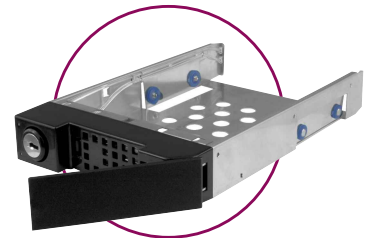

How this works? The ICY BOX media-station IB-NAS6210 is a server connected to the Internet. You can mount a 3.5" HDD inside. Here is the central storage for your media data. You can even share the media-station with others. Thus one or more media collections can be used by several friends or family.

Front view

- | | |
|--|-----------------------|
| 1. Power button | 7. OTB button |
| 2. Power LED | 8. Removable HDD tray |
| 3. HDD status LED | 9. Lockable by key |
| 4. eSATA status LED | 10. HDD operation LED |
| 5. Backup status LED | 11. HDD access LED |
| 6. Front USB interface
(OTB and printer port) | |

Rear view

- | |
|--|
| 1. 40 mm cooling fan |
| 2. Power supply in |
| 3. USB interface 1 (external drive port) |
| 4. USB interface 2 (external drive port) |
| 5. eSATA interface (external drive port) |
| 6. Gbit LAN interface |
| 7. Reset button |

The ICY BOX Mediaserver is a secure media server that lets you store, manage, share and enjoy your digital media. You can collect and store content including personal photos, music, videos and documents. The ICY BOX Mediaserver can automatically back up your precious data, saving it from loss. It is easy to drag and drop digital media to ICY BOX Mediaserver, catalog it into folders, and share it by creating albums. The ICY BOX Mediaserver allows you to access your content through digital media players on your home network, or from any computer in the world through the web. You can even upload, download and view your content on a mobile handset.