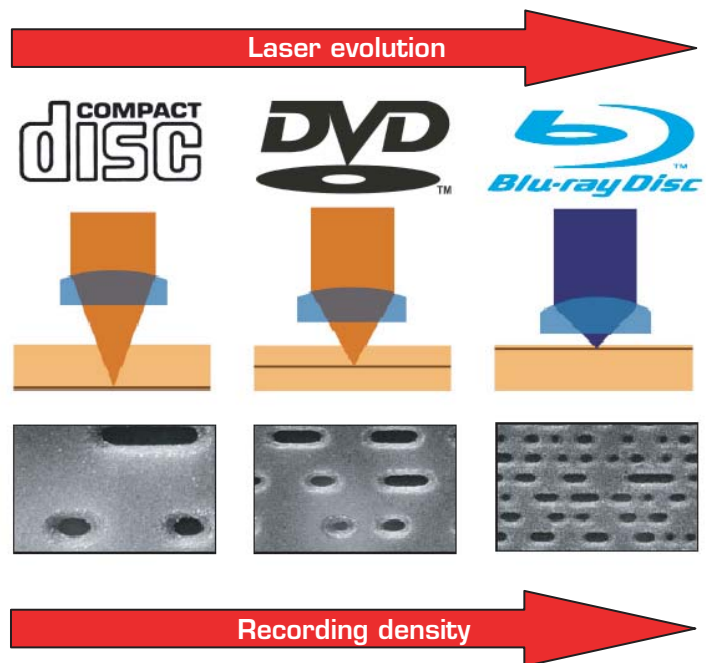

Technology

Blu-ray is set to be the future high capacity archive technology with 25 or 50GB per medium and a clear roadmap to 100GB and 200GB media capacities. Media are single sided with single or multiple recording layers of 25GB capacity each.

WORM (BD-R) and Rewriteable (BD-Re) media are sector type with defect management and highly efficient error correction. Blu-ray is 120mm bare media type with hardcoated surface.

Blu-ray drives are read/write compatible with CD/DVD media. Technology standardization is supported by all major drive and media manufacturers as well as the UDF file system.

Blu-ray read/write transfer rates are 9MB/s for the first generation with a roadmap to 18MB/s and 36MB/s.