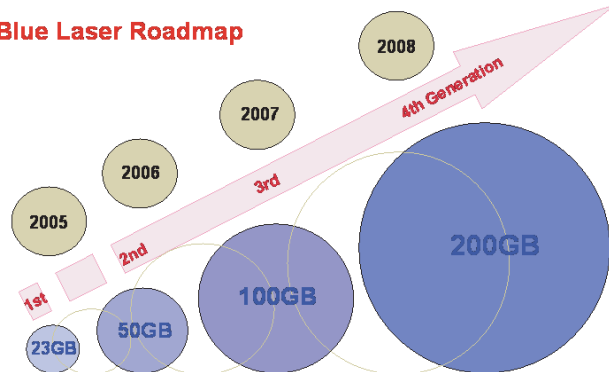

Blue Laser Roadmap

DISC Storage LLC
+1-408-727-0620
salesUS@disc-gmbh.com
www.disc-gmbh.com

DISC GmbH
+49-6721-964-0
sales@disc-gmbh.com
www.disc-gmbh.com

DISC Nederland B.V.
+31-076-541-436-0
sales@disc-nederland.nl
www.disc-nederland.nl